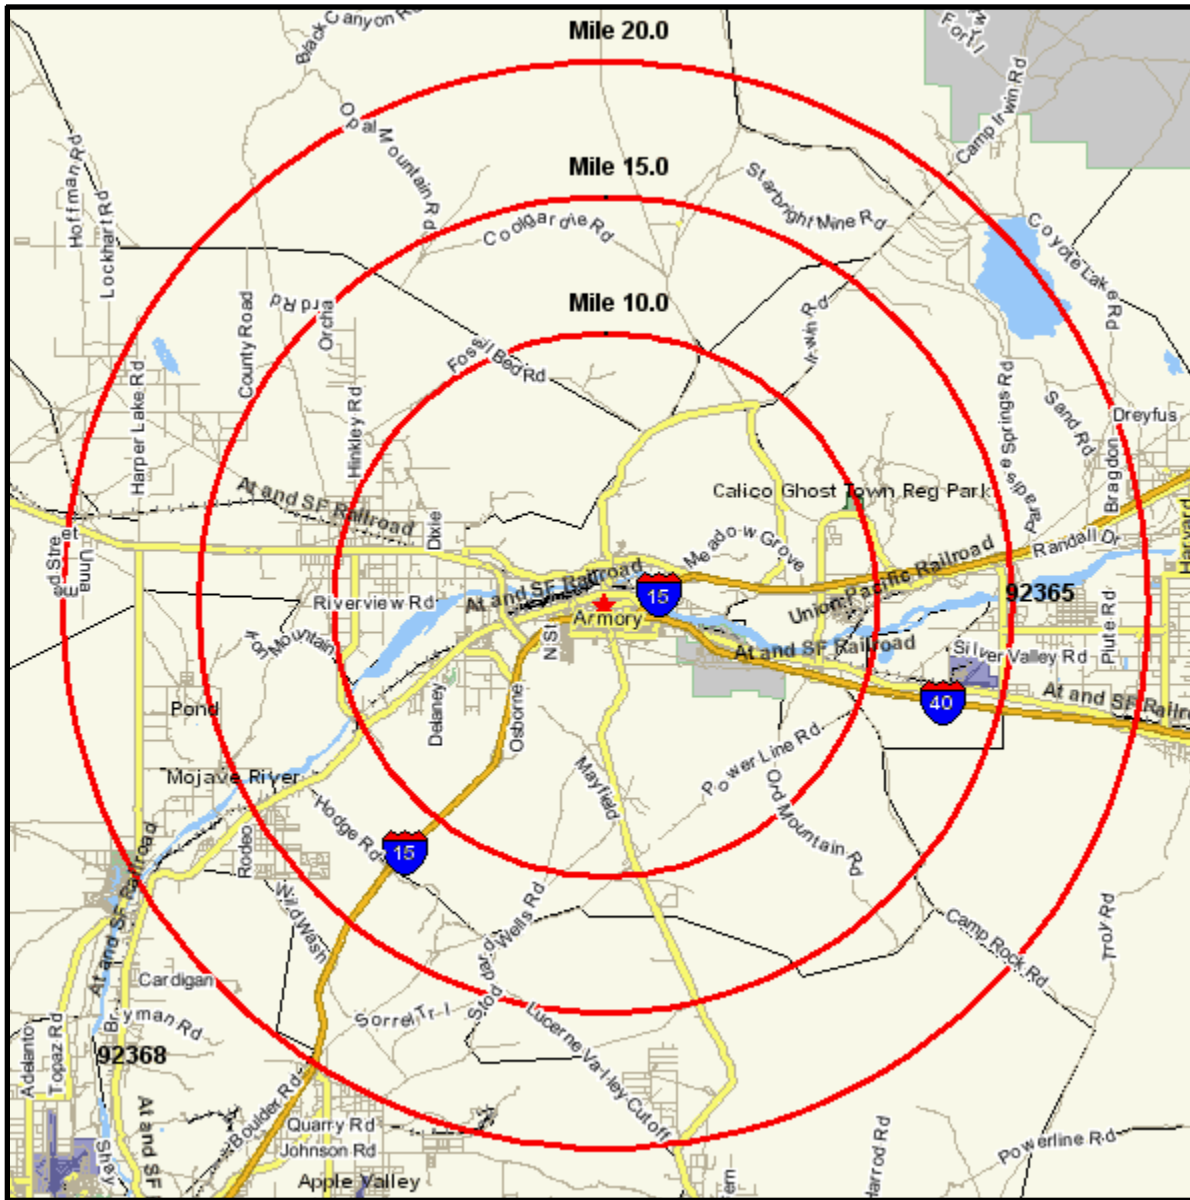

# Area Map

Prepared For:

Order #: 968552231  
Site: 01

220 E MOUNTAIN VIEW ST  
BARSTOW, CA 92311-7304  
Coord: 34.892728, -117.026241  
Radius - See Appendix for Details

# Area Map

Prepared For:

Order #: 968552231  
Site: 01

## Appendix: Area Listing

#### Radius Definition:

220 E MOUNTAIN VIEW ST  
BARSTOW, CA 92311-7304

Center Point: 34.892728 -117.026241  
Circle/Band: 0.00 - 10.00