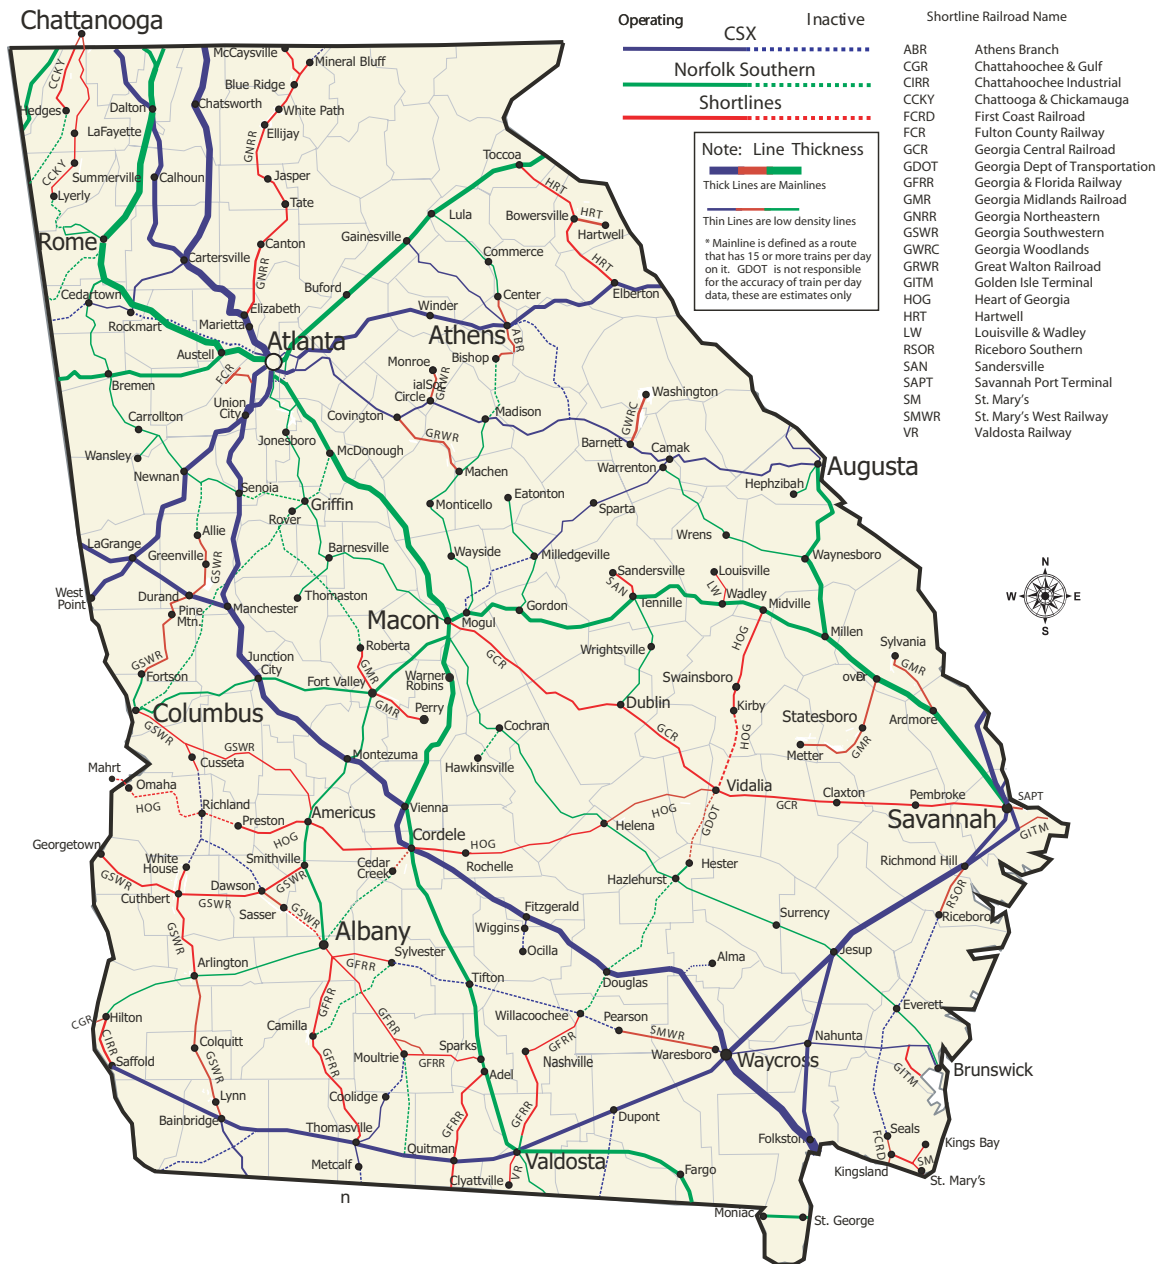

GEORGIA RAILWAYS

Source: Georgia Department of Transportation
 Office of Intermodal Programs

Georgia Department of Transportation, 2005