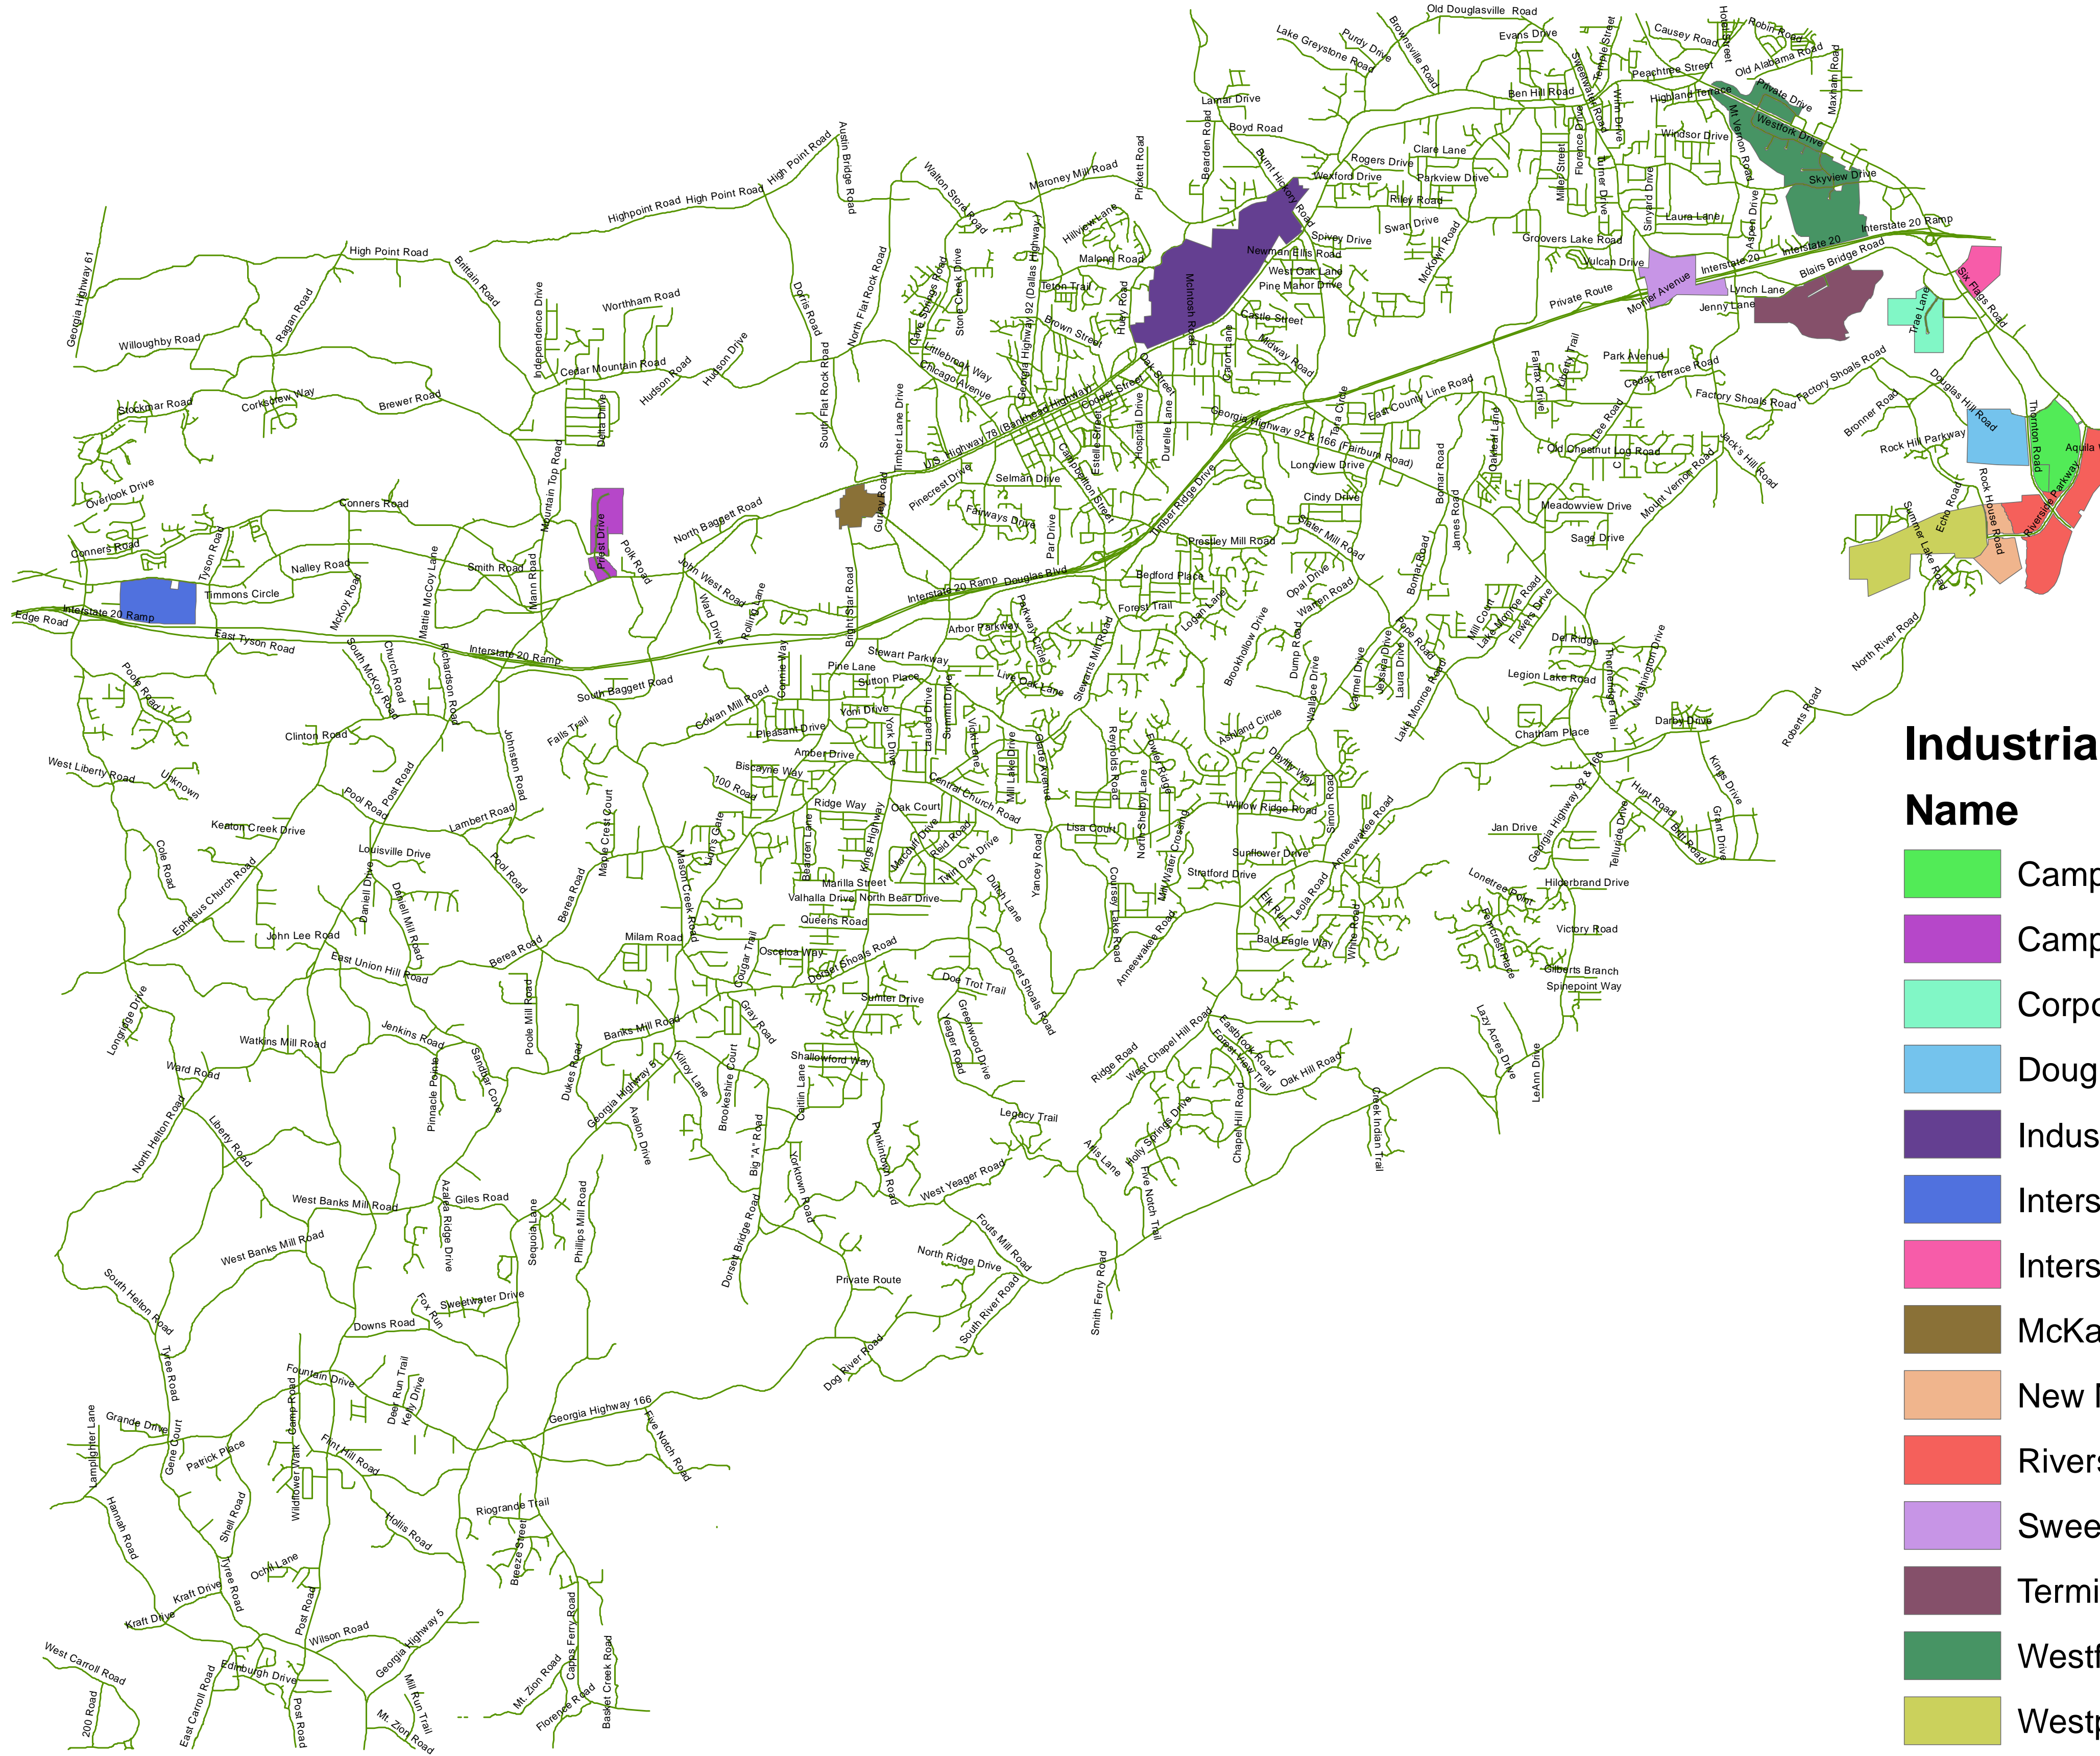

Douglas County Business Parks

Industrial Parks

Name

- Camp Creek Distribution Center
- Camp Industrial Park
- Corporate Ridge
- Douglas Hill Business Park
- Industrial Access Business District
- Interstate 20 West Trade Center
- Interstate West
- McKay Business District
- New Manchester Distribution Center
- Riverside Business Park
- Sweetwater Industrial District
- Terminus West
- Westfork
- Westpoint Business Center