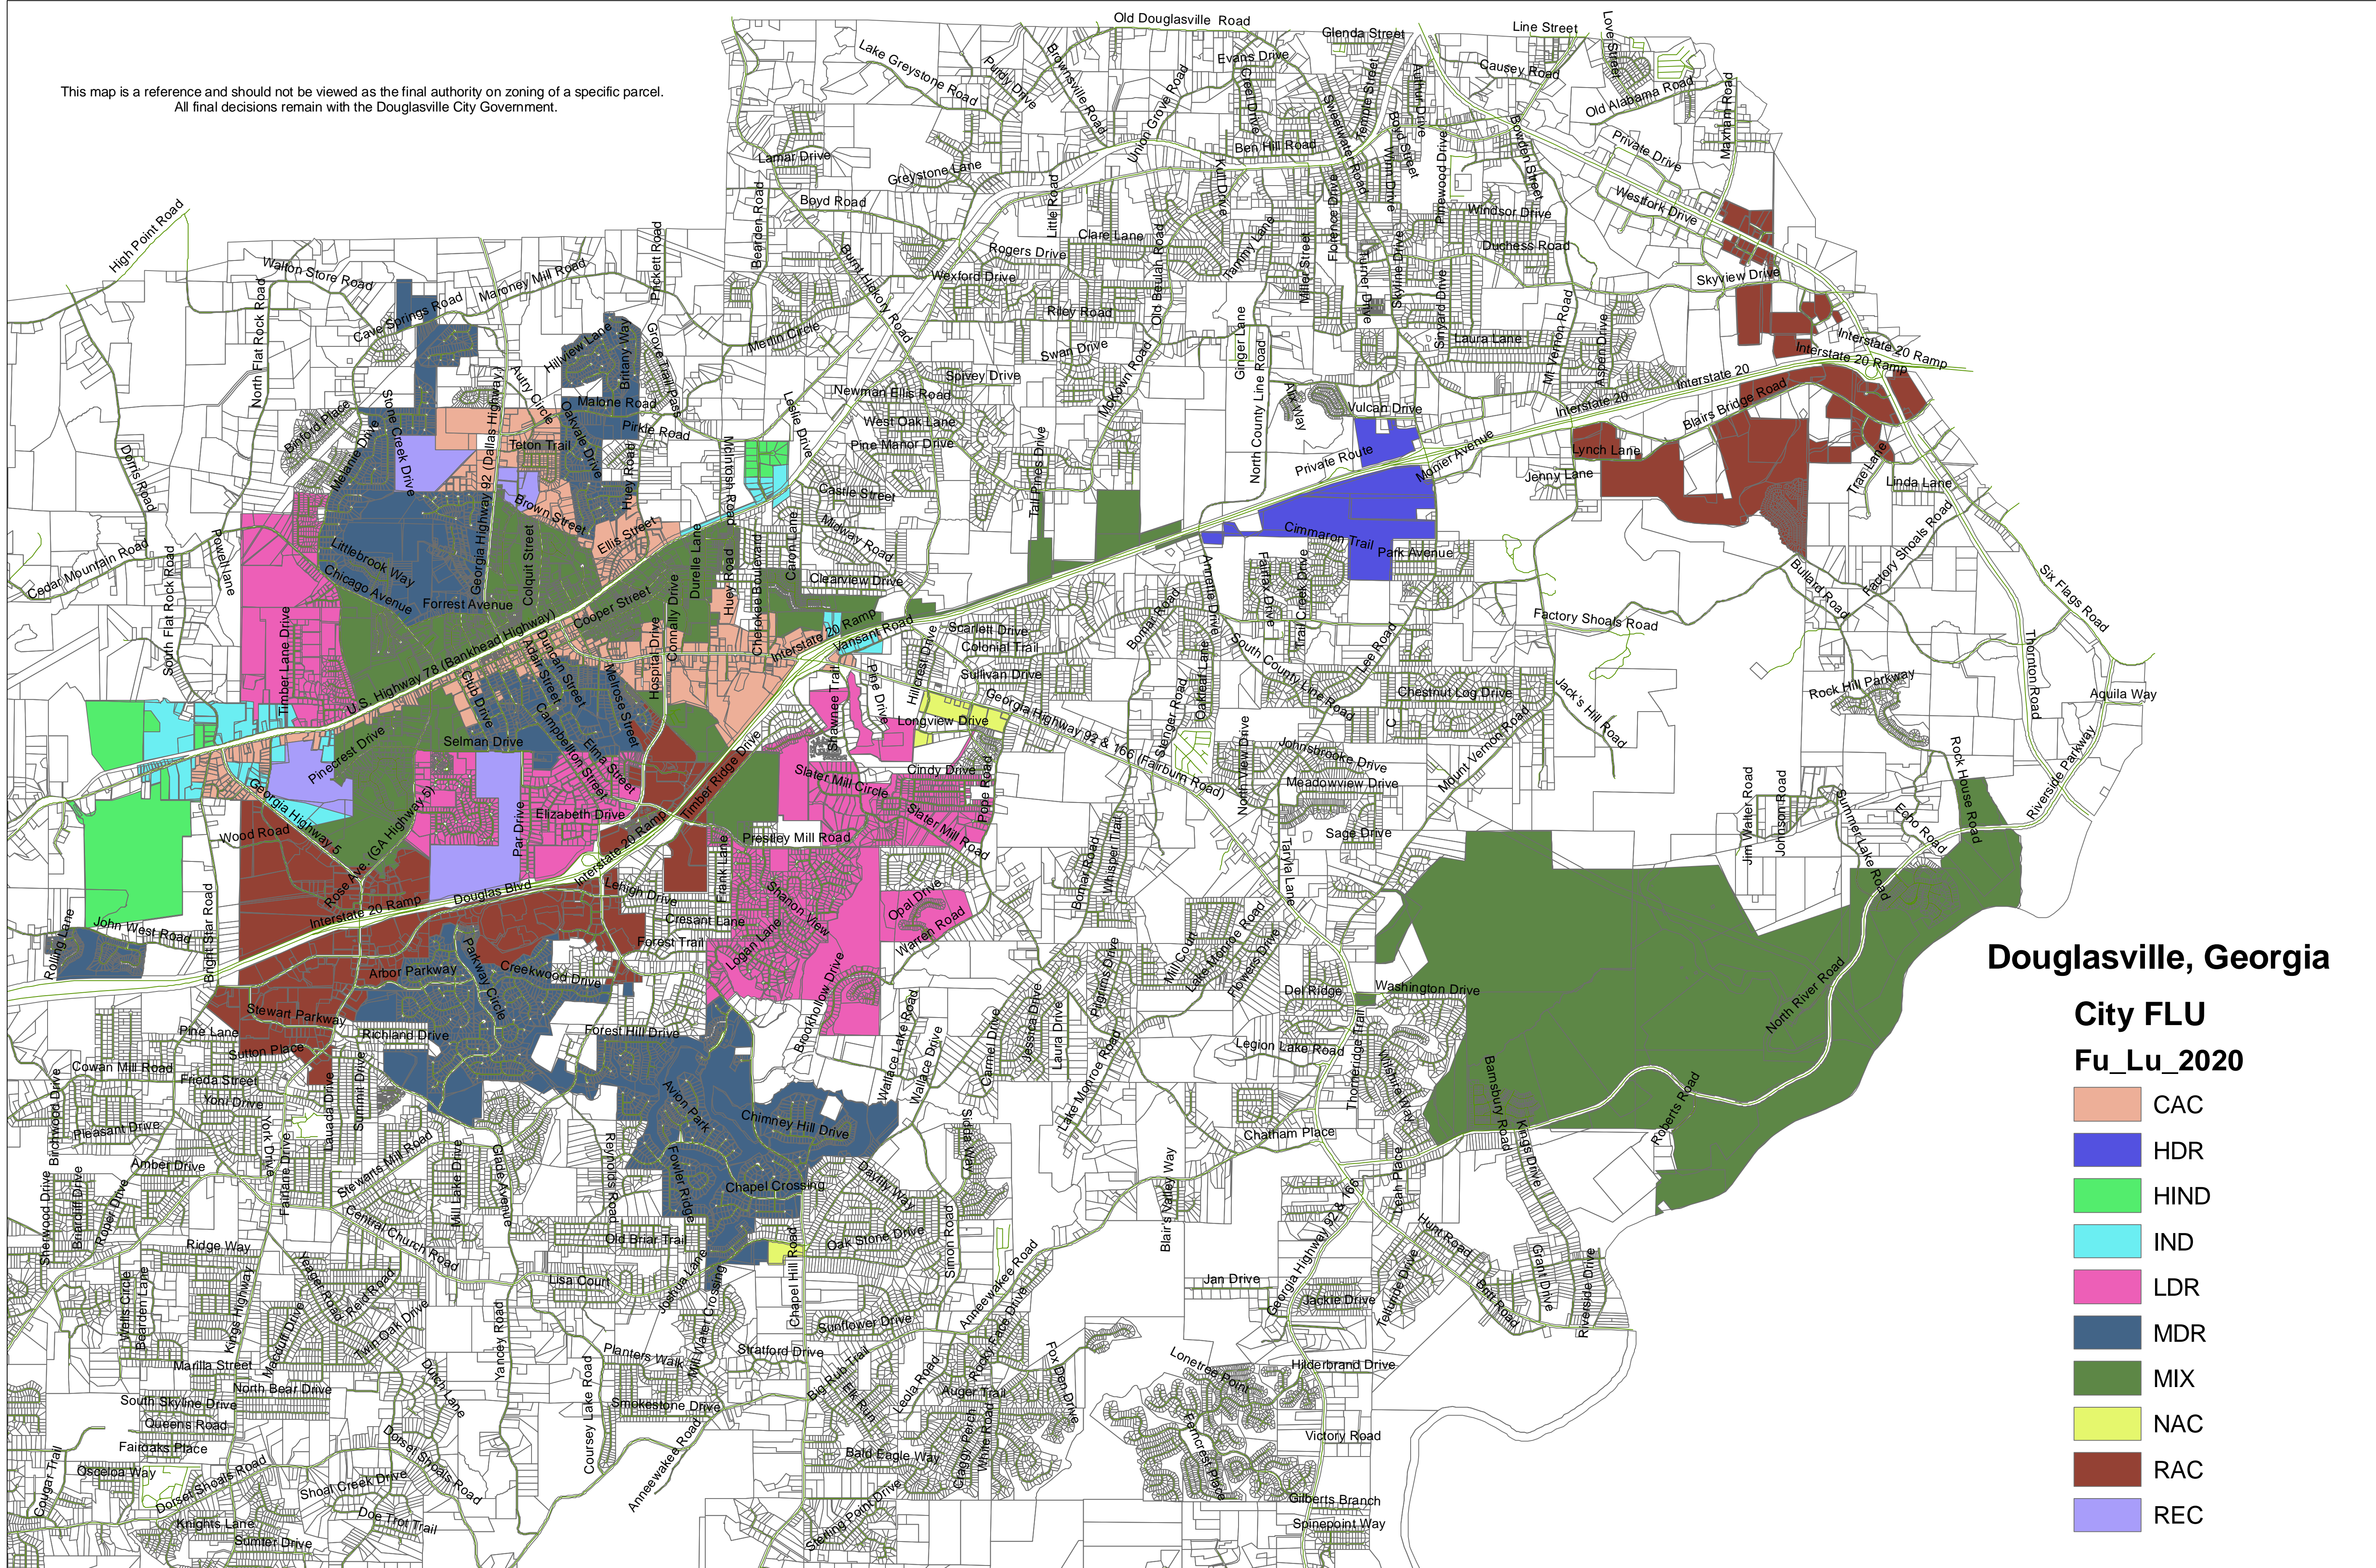

This map is a reference and should not be viewed as the final authority on zoning of a specific parcel.
All final decisions remain with the Douglasville City Government.

Douglasville, Georgia

City FLU

Fu_Lu_2020

- CAC
- HDR
- HIND
- IND
- LDR
- MDR
- MIX
- NAC
- RAC
- REC