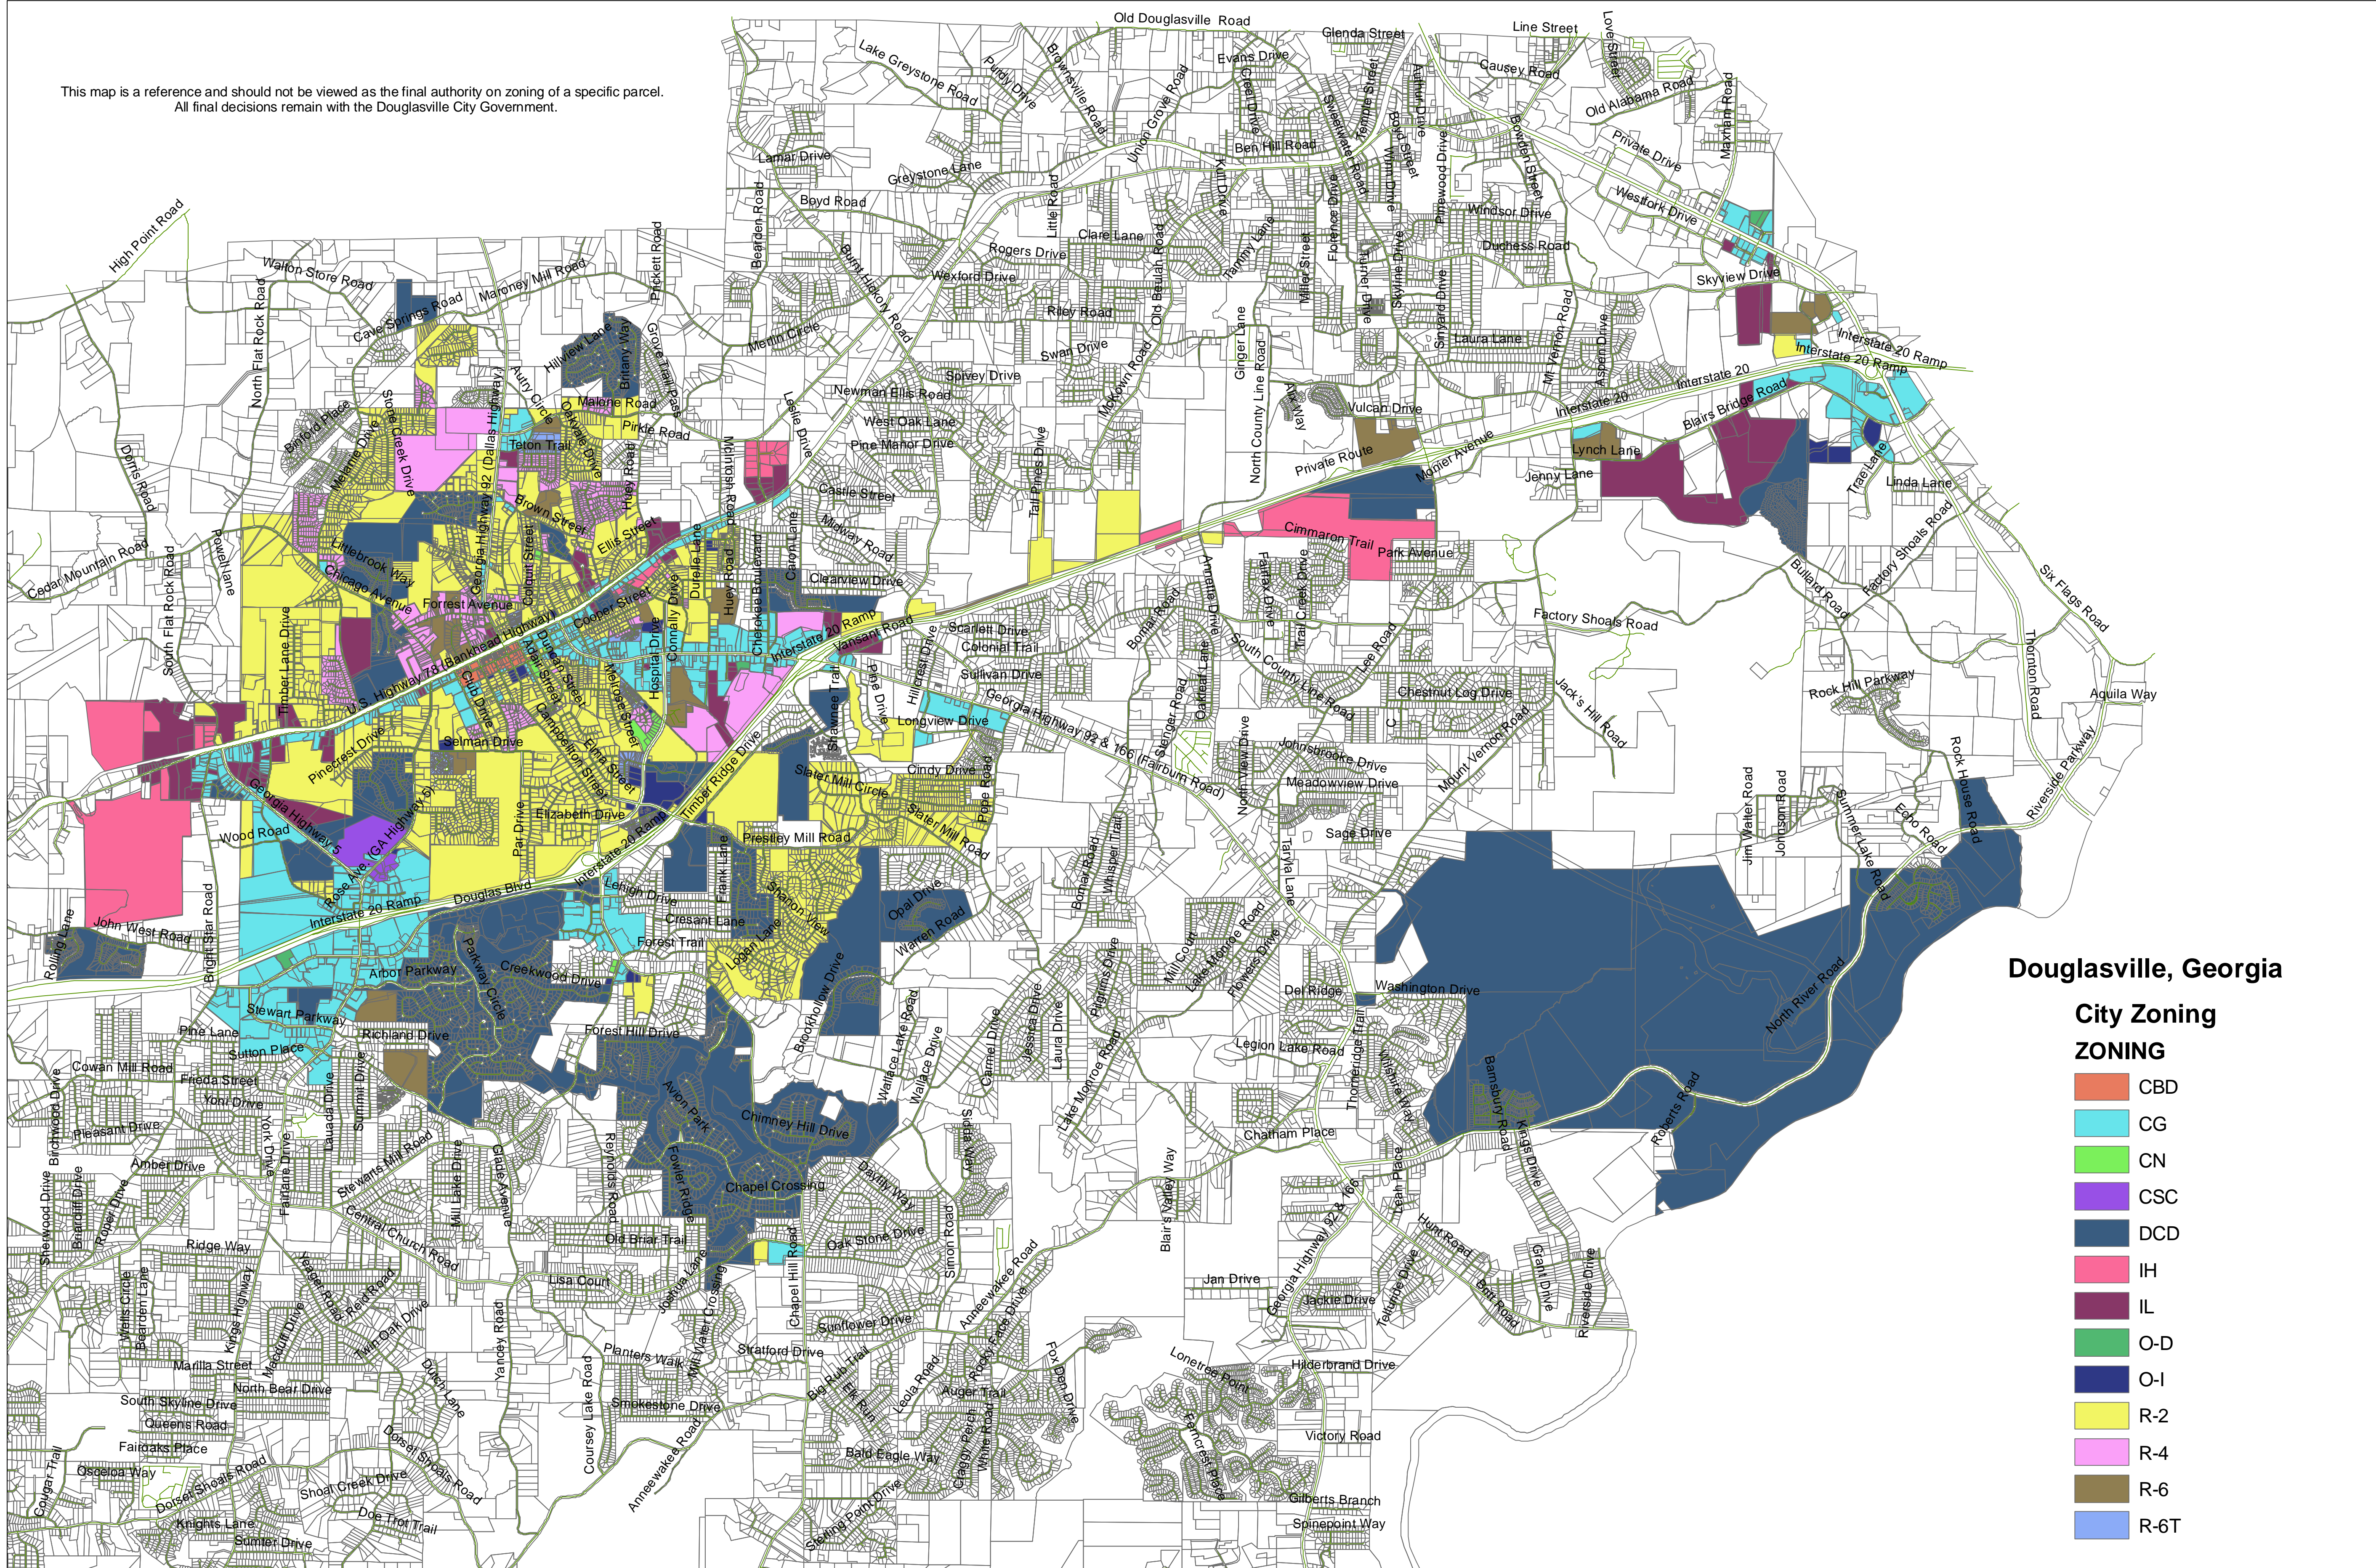

This map is a reference and should not be viewed as the final authority on zoning of a specific parcel.  
All final decisions remain with the Douglasville City Government.

### Douglasville, Georgia

#### City Zoning

#### ZONING

- CBD
- CG
- CN
- CSC
- DCD
- IH
- IL
- O-D
- O-I
- R-2
- R-4
- R-6
- R-6T