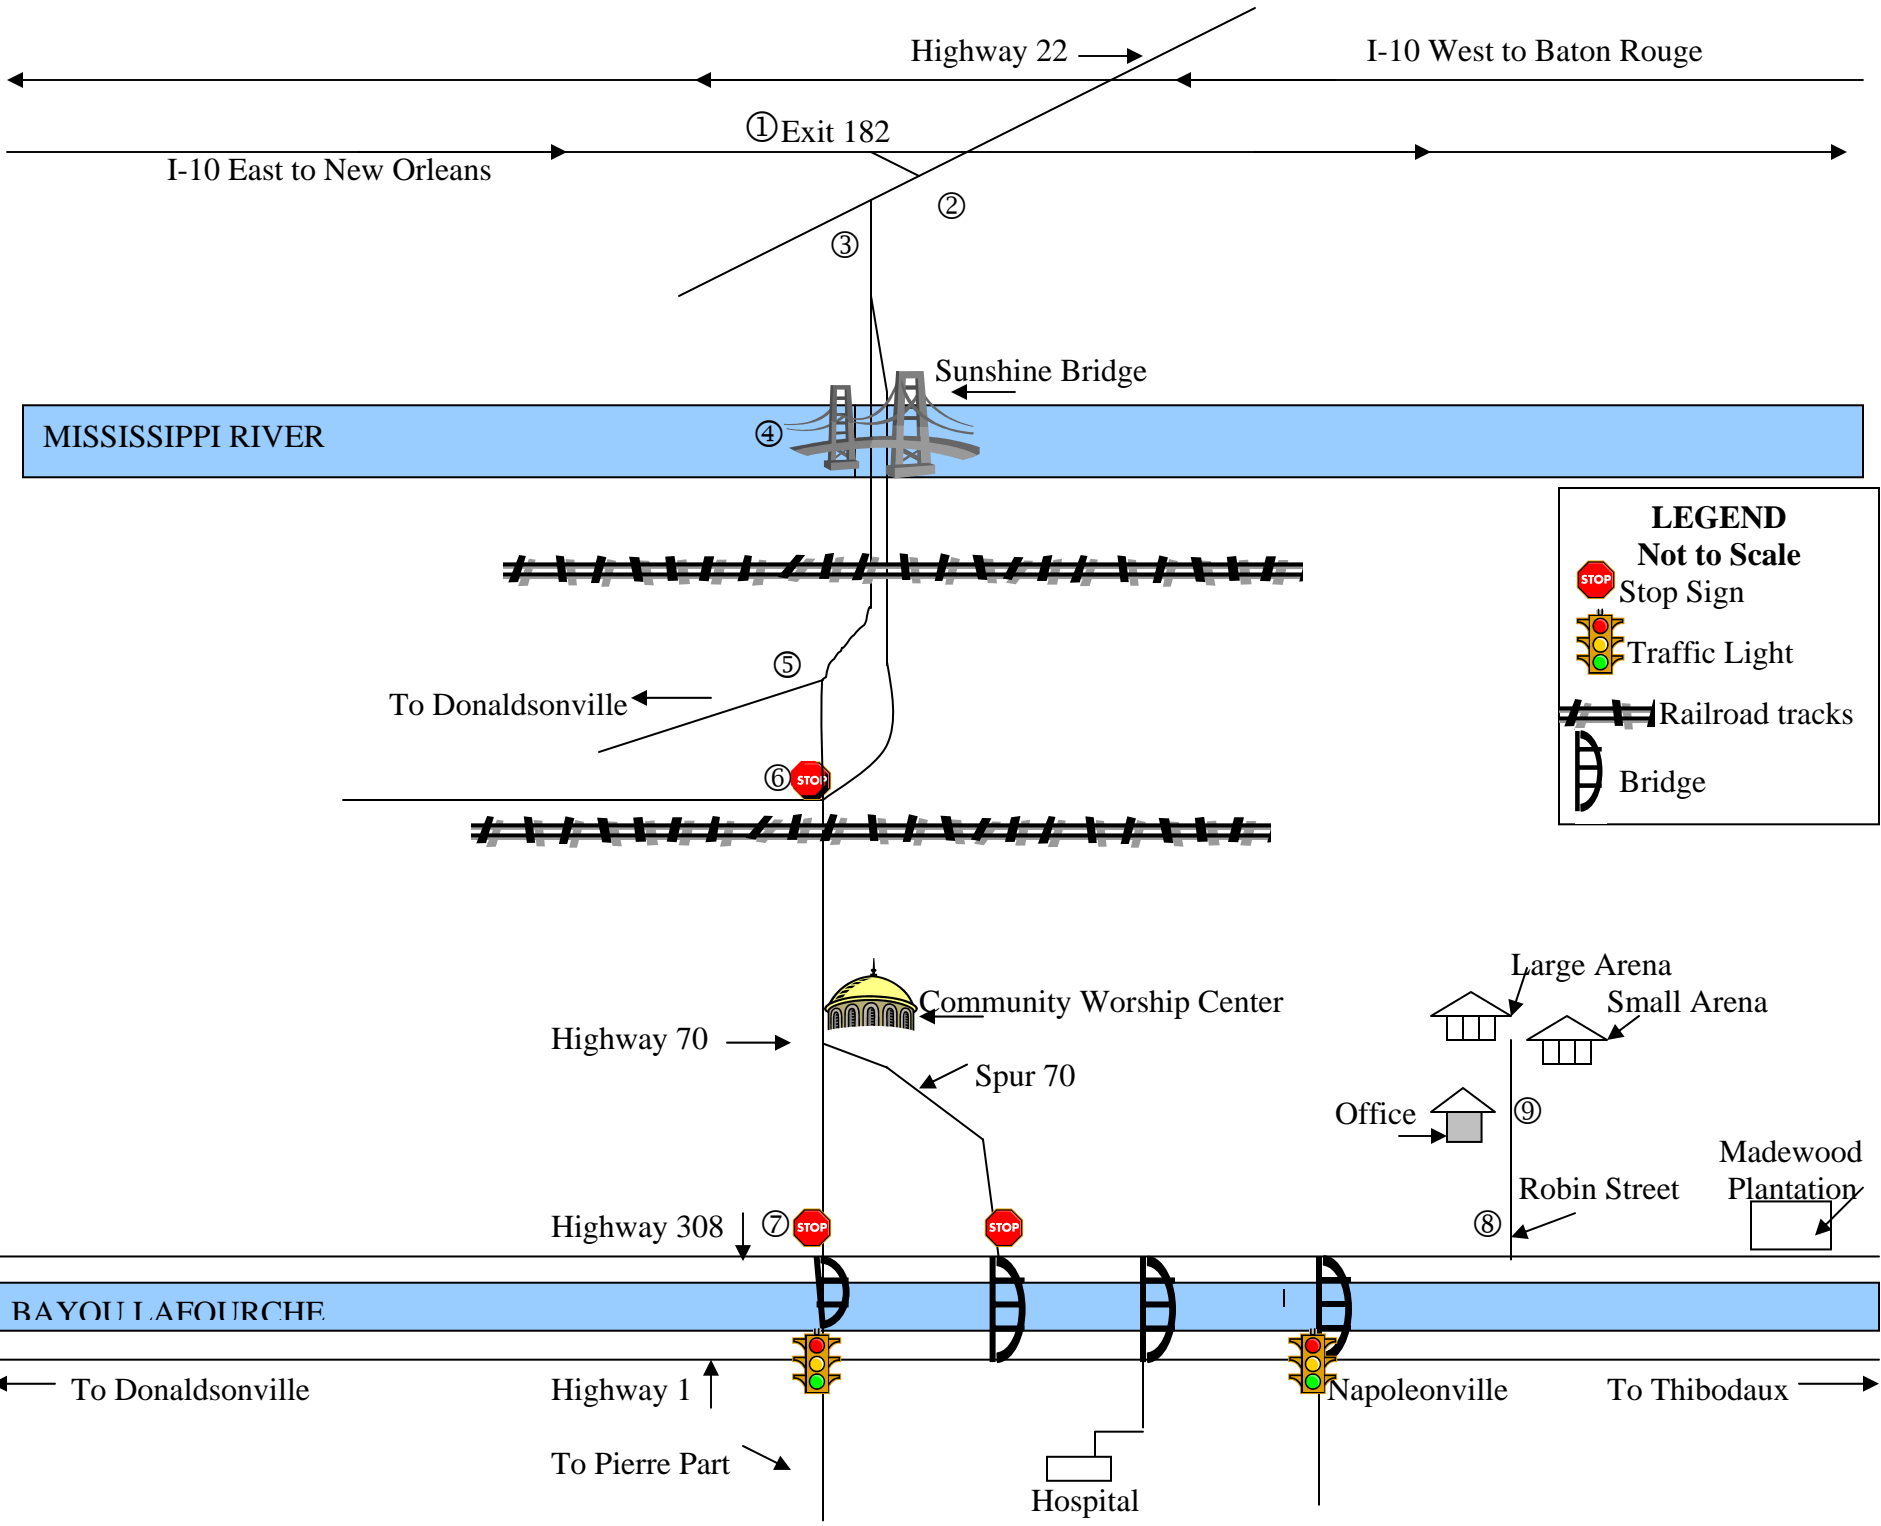

**Directions to Assumption Parish
LSU AgCenter Office and Ag Facility
119 Robin Street
Napoleonville, LA**

From Baton Rouge (see attached map):

1. Take I-10 east to New Orleans
2. Take Exit 182 (Donaldsonville exit) – turn right onto Highway 22
3. Turn left at first caution light onto Highway 70 (approximately ½ mile)
4. Continue and cross over Sunshine Bridge
5. Stay in left lane for the Thibodaux – Napoleonville – Hwy. 70 exit after railroad tracks
6. At the stop sign continue across the tracks (Highway 70)
7. At the next stop sign (approximately eight miles) turn left onto Highway 308
8. Continue for approximately nine miles, turn left onto Robin Street (approximately one mile past bridge in Napoleonville)
9. Last building and facility at end of street (approximately ¼ mile)

LEGEND
 Not to Scale

-  Stop Sign
-  Traffic Light
-  Railroad tracks
-  Bridge