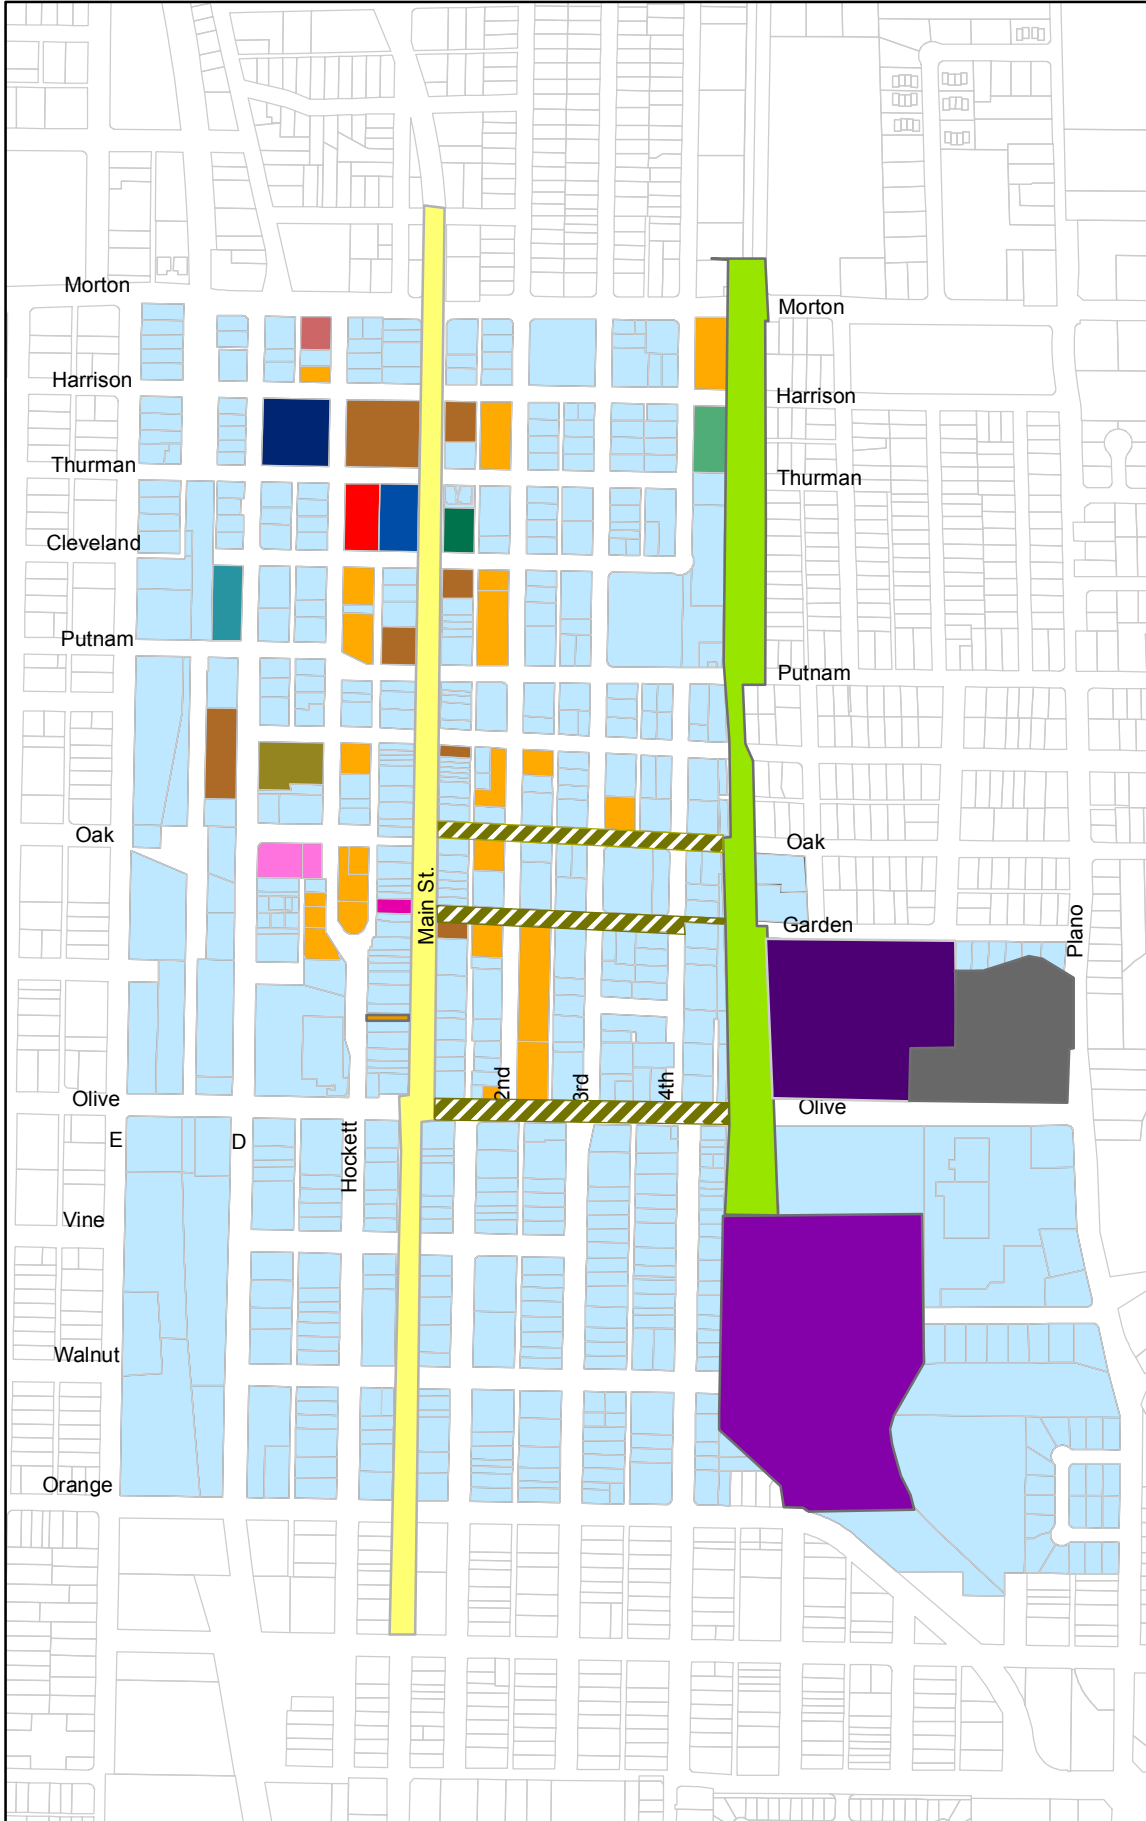

# HISTORIC DOWNTOWN PORTERVILLE

## Legend

- COP\_Parcels
- Downtown\_Marketing\_Rev2a**
- SITE\_NAME**
- Historic Downtown
- Centennial Plaza Park
- City Hall
- City Library - Fire Station 01
- Financial Institution
- Porterville Historical Museum
- Parking Lot
- Police Department
- Porterville Chamber of Commerce
- Porterville Transit Center
- South County Justice Center
- US Post Office
- Vacant Lot
- Zalud House Historical Site
- Rails to Trails
- Main Street
- National Guard Armory
- Heritage Community Center & Sports Field
- Planned Connection